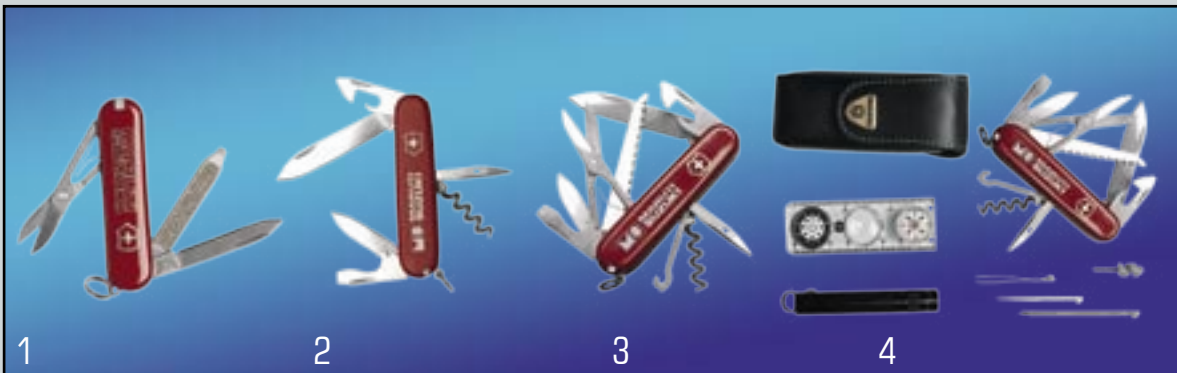

1. Swiss Army Knife (7 functions)	99000M99168-001
2. Swiss Army Knife (12 functions)	99000M99168-002
3. Swiss Army Knife (15 functions)	99000M99168-003
4. Swiss Army Knife (Travellers Kit)	99000M99168-004

Utilities such as Blade, Nail-file, Nail-cleaner, Scissors, Key ring, Tweezers, Cork screw, Can opener, Small screwdriver, Wire stripper etc. (features depend on the model)