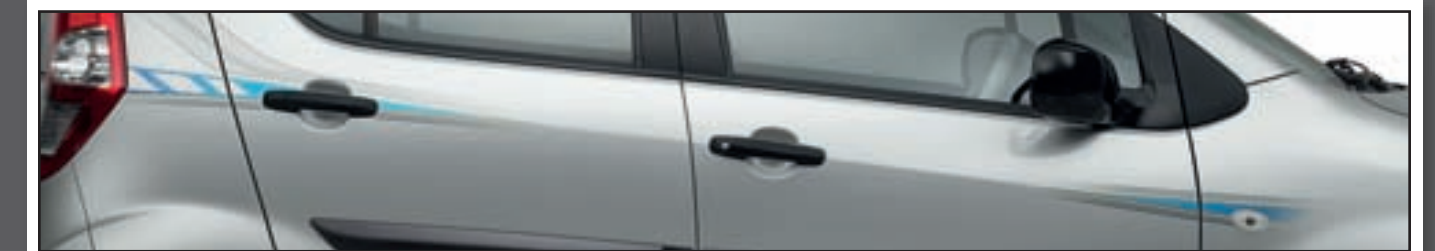

Body Graphics

Product designed to enhance the attitude of your car while adding that "style" statement. Built to strict Maruti Suzuki specifications with almost 50 micron thin film base, these graphics have a long life without colour fading.

Tailor-made according to the shape of the vehicle for a perfect fit and has locking clips for firmly holding the cover in place. Protects from harsh weather. Available in Silver and Tyvek options.

Protects the bumpers from scratches and enhances the look of the vehicle.

Sharp-1