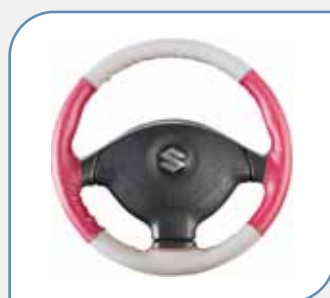

Car Frames ₹70-500

Seat Back Pocket ₹353

Car Care Kit ₹359

Paint Protection ₹360

Steering Wheel Cover

- Available in full & art leather color options
 - Anti-slip grip
- MRP. ₹250-490

Recommended value Package from MGA

More Attitude

- Rear spoiler
- Body graphics
- Interior styling kit

More Shield

- Reverse parking assist system
- Body side molding
- Bumper corner protector
- Door visor
- Door sill guard

Most Popular

- Stereo with USB and speakers
- Seat cover
- Security systems
- Body side molding
- Body cover
- Basic kit (perfume, car frame, mat, steering wheel cover)