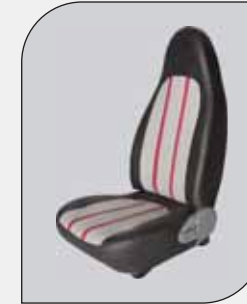

Part No. 990J0M53M08-010/020
MRP. ₹1590

Seat Covers

Part No. 990J0M53MB3-410
MRP. ₹3790

Part No. 990J0M53MB3-380
MRP. ₹4090

Part No. 990J0M53MB4-140
MRP. ₹3290

Part No. 990J0M53MB3-130
MRP. ₹4090

Part No. 990J0M53MB4-050
MRP. ₹2790

Part No. 990J0M53MB4-150
MRP. ₹2990

Part No. 990J0M53MB3-020
MRP. ₹3590

Part No. 990J0M53MB3-330
MRP. ₹3490

Part No. 990J0M53MB3-101/460
MRP. ₹3490

- Perfect fit that exactly match the profile of the seats
- Made from the best material
- Rigorously tested
- Attractive designs available in various color options
- Available in fabric and art leather