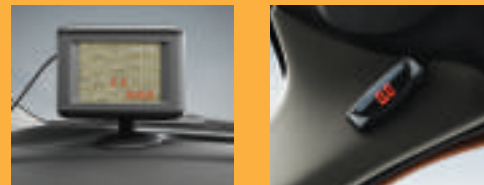

29. Reverse Parking Sensor
* Available with digital display and rear view camera

Make your Alto more entertaining

30. JVC Stereo

31. Kenwood Stereo

32. Sony Stereo

33. JVC Speaker

34. Kenwood Speaker

35. Sony Speaker

For more Stereo & Speaker options please contact Maruti Suzuki Authorized Dealer

LIFESTYLE

Your Alto has more...